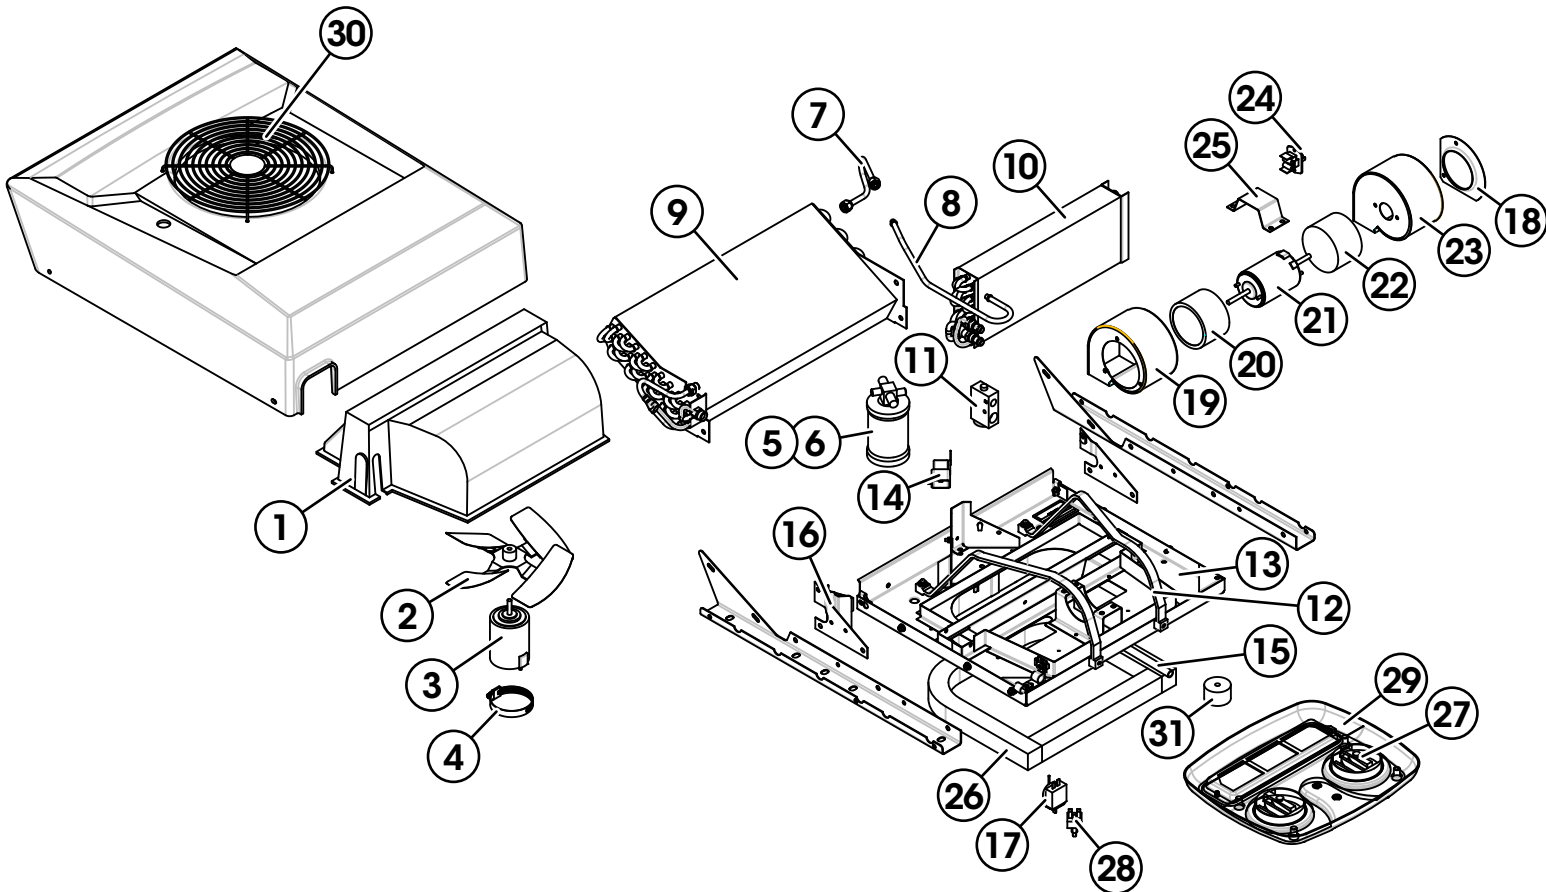

# Universal Rooftop Air Conditioner Model R-6100-4

## SERVICE PARTS LIST

ITEM	NOTE	PART NO.	DESCRIPTION	CATALOG
1		RD-2-1245-OP	Inner Cover Assembly	
2		RD-5-7297-OP	Fan Blade - 10in Puller Steel CW	73R8100
3		RD-5-14193-OP	Motor - 12v CWSE 2 Ball Bearing Sealed	
4		RD-5-4035-52M	Clamp - Hose 3 3/4 (2)	70R5650
5		RD-5-7272-1P	Drier - Receiver R-134a	74R2447
6		RD-5-4583-OP	Switch - Trinary Pressure	71R7550
7		RD-4-4747-OP	Tube Assembly - Inlet, Receiver /Drier (R-6100)	
8		RD-2-2330-OP	Tube Assembly - #6 (Receiver/Drier To TXV)	
9		RD-4-4738-OP	Condenser Assembly	77R0620
10		RD-2-1195-OP	Evaporator Assembly	76R5500
11		RD-5-6868-OP	Valve - Expansion 1.34a	71R8301
12		RD-5-4647-20P	Strap - Tie Down 20in (2)	
13		RD-2-1218-OP	Bottom Pan Assembly	
14		RD-5-6690-OP	Relay - 12v with Metripak Shroud	71R1902
15		RD-5-3550-120P	Hose - Drain, 7/16 X 1/16	78R0070
16		RD-2-1288-OP	Bracket Assembly	
17		RD-4125-36P	Thermostat - 36" Variable	71R2250
18		RD-5-3928-2P	Entry Ring - 6" Blower (2)	

ITEM	NOTE	PART NO.	DESCRIPTION	CATALOG
19		RD-2-1207-1P	Blower Assembly	
20		RD-5-7312-OP	Wheel - Blower CCW Steel	73R6300
21		RD-5-5121-1P	Motor - 12v Double Shaft	73R4262
22		RD-5-7311-OP	Wheel - Blower CW Steel	73R6350
23		RD-2-1207-1P	Blower Assembly	
24		RD-5-3647-OP	Resistor - Speed Control Single Fan	
25		RD-3-3174-OP	Retainer - Motor	
26		RD-2-1240-OP	Seal Assembly-Roof	
27		RD-5-9053-OP	Louver	72R3140
28		RD-5-3646-OP	Switch - Rotary 3-Speed	71R1150
29		RD-2-5974-OP	Plenum - Assembly	
30		RD-5-3894-2P	Guard - Fan Assembly Weldment	
31		RD-5-3855-1P	Spacer - Rubber (4)	
32	A	RD-2-1255-OP	Wire Harness Assembly	
33	A	RD-5-8812-OP	Knob (2)	71R4015
34	A	RD-5-4636-OP	Spacer - Tapered (8)	
35	A	RD-2-1297-OP	Gasket (Plenum)	
36	A	RD-2-1284-OP	Drain Hose Assembly	